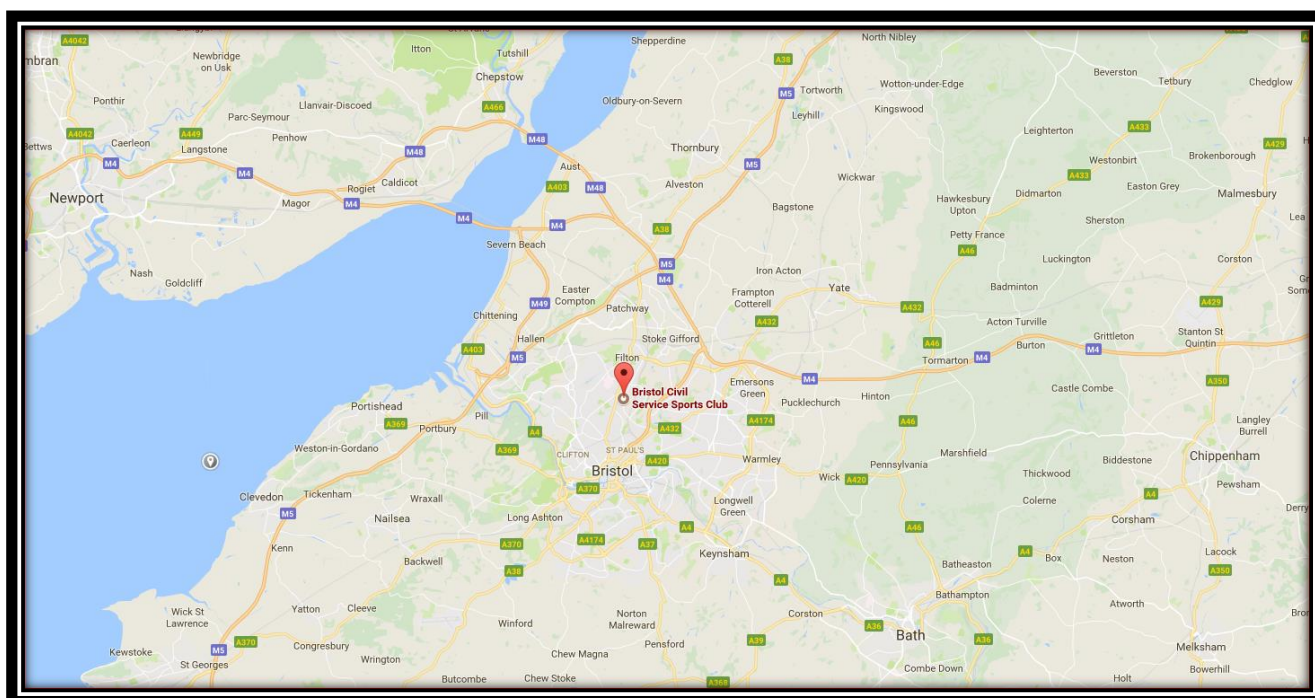

National AGM – Venue & Travel

Directions:

From M5 exit at J15 turn on to M4 towards London, then exit at J19 towards A4174/Ring Road and merge on to M32. At J2, take the sliproad to B4469 towards Fishponds/Horfield. At the roundabout, take the 3rd exit on to Muller Road. Continue on Muller Road for approximately 1.4 miles and then turn right at the traffic lights on to Filton Avenue. The venue is approximately 0.1 miles on the right hand side.